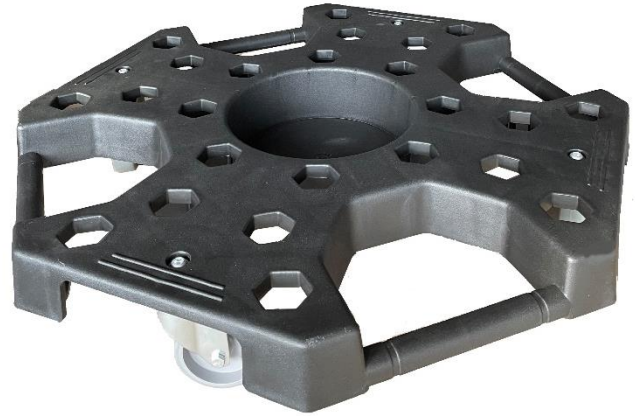

ref. 54198

TIRE DOLLY WITH CASTERS

Function

This item is designed to increase the efficiency and safety of tire transport in the workshop.

Advantages

- ✓ Can easily carry 5 to 8 tires
- ✓ Four swivel casters (one lockable)
- ✓ Side handle for easy transport
- ✓ Light weight

Technical specifications

Load capacity	136 kg
Dimensions	66x66x11 cm
Weight	3,4 kg
Color	Black
Wheel material	Steel + TPR
Body material	Plastic